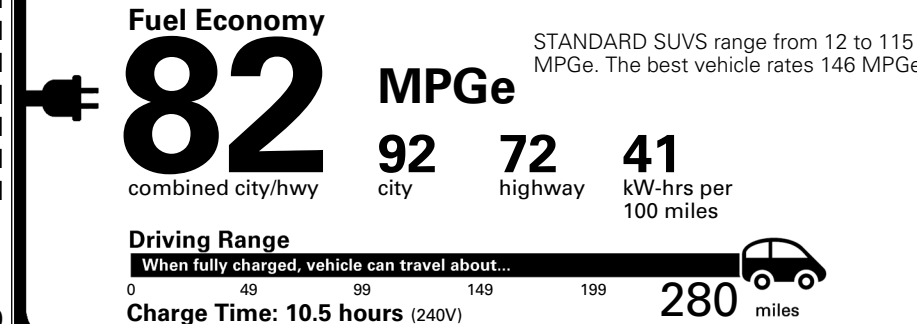

TOTAL ADDITIONAL WEIGHT: 24.6

*Additional terms and conditions apply.

**Kia Connect may be currently unavailable for some Model Year 2022 and newer vehicles sold or purchased in Massachusetts; please see owners.kia.com for more information.

EPA DOT Fuel Economy and Environment

Electric Vehicle

You save \$3,250
 in fuel costs over 5 years compared to the average new vehicle.

Annual fuel cost \$1,050

Actual results will vary for many reasons, including driving conditions and how you drive and maintain your vehicle. The average new vehicle gets 29 MPG and costs \$8,500 to fuel over 5 years. Cost estimates are based on 15,000 miles per year at \$0.17 per kW-hr. MPGe is miles per gasoline gallon equivalent. Vehicle emissions are a significant cause of global warming and smog.