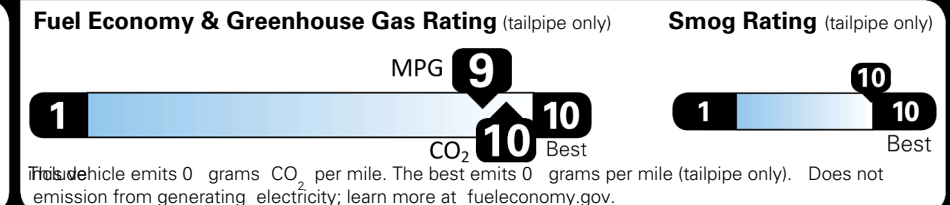

EPA DOT Fuel Economy and Environment

Electric Vehicle

You save \$4,750
 in fuel costs over 5 years compared to the average new vehicle.

Annual fuel cost \$750

Actual results will vary for many reasons, including driving conditions and how you drive and maintain your vehicle. The average new vehicle gets 29 MPG and costs \$8,500 to fuel over 5 years. Cost estimates are based on 15,000 miles per year at \$0.17 per kW-hr. MPGe is miles per gasoline gallon equivalent. Vehicle emissions are a significant cause of global warming and smog.