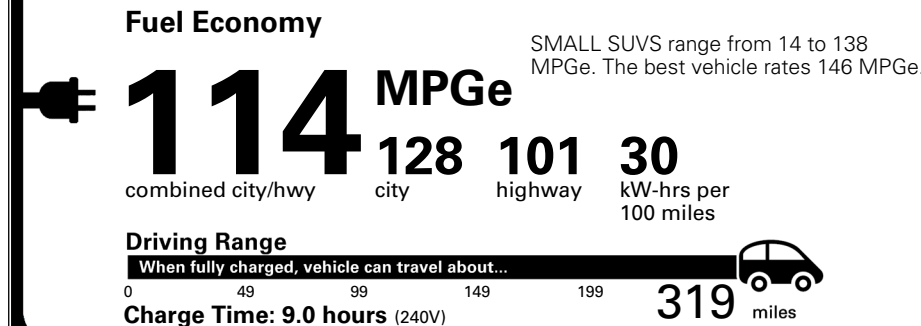

\$ 1,545.00

TOTAL MANUFACTURER'S SUGGESTED RETAIL PRICE ▶

\$ 42,985.00

TOTAL ADDITIONAL WEIGHT: 11.2

*Additional terms and conditions apply.
 **Kia Connect may be currently unavailable for some Model Year 2022 and newer vehicles sold or purchased in Massachusetts; please see owners.kia.com for more information.
 NOTE: When you purchase this vehicle, Kia America, Inc. collects personal information you provide to the dealership. For information on our collection and use of personal information and your rights, please see our Privacy Policy on www.kia.com.

EPA DOT Fuel Economy and Environment

Electric Vehicle

You save \$4,750
 in fuel costs over 5 years compared to the average new vehicle.

Annual fuel cost \$750

Actual results will vary for many reasons, including driving conditions and how you drive and maintain your vehicle. The average new vehicle gets 29 MPG and costs \$8,500 to fuel over 5 years. Cost estimates are based on 15,000 miles per year at \$0.17 per kW-hr. MPGe is miles per gasoline gallon equivalent. Vehicle emissions are a significant cause of global warming and smog.