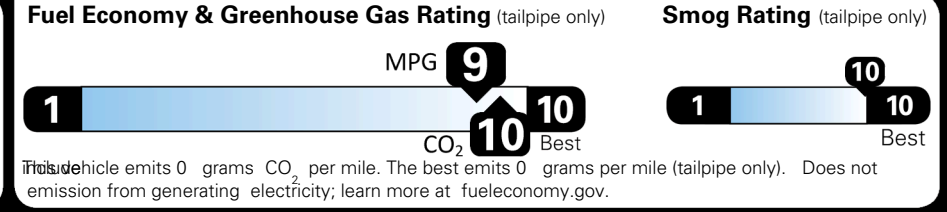

EPA DOT Fuel Economy and Environment

Electric Vehicle

You save \$4,750
 in fuel costs over 5 years compared to the average new vehicle.

Annual fuel cost \$750

Actual results will vary for many reasons, including driving conditions and how you drive and maintain your vehicle. The average new vehicle gets 29 MPG and costs \$8,500 to fuel over 5 years. Cost estimates are based on 15,000 miles per year at \$0.17 per kW-hr. MPGe is miles per gasoline gallon equivalent. Vehicle emissions are a significant cause of global warming and smog.