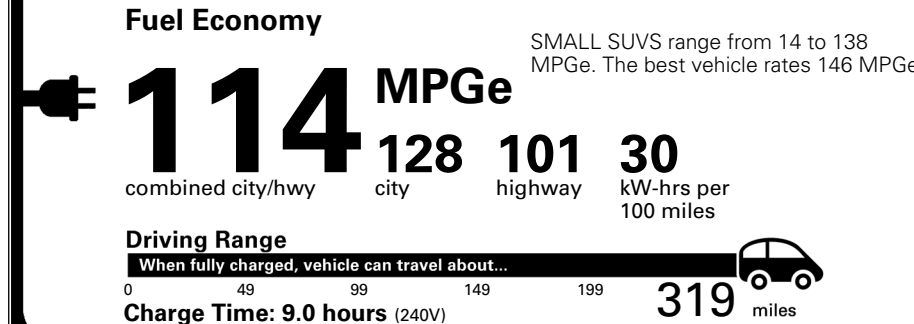

\$ 1,545.00

TOTAL MANUFACTURER'S SUGGESTED RETAIL PRICE ▶

\$ 42,985.00

TOTAL ADDITIONAL WEIGHT: 11.2

*Additional terms and conditions apply.
 **Kia Connect may be currently unavailable for some Model Year 2022 and newer vehicles sold or purchased in Massachusetts; please see owners.kia.com for more information.
 NOTE: When you purchase this vehicle, Kia America, Inc. collects personal information you provide to the dealership. For information on our collection and use of personal information and your rights, please see our Privacy Policy on www.kia.com.

EPA DOT Fuel Economy and Environment

Electric Vehicle

You save \$4,750
 in fuel costs over 5 years compared to the average new vehicle.

Annual fuel cost \$750

Actual results will vary for many reasons, including driving conditions and how you drive and maintain your vehicle. The average new vehicle gets 29 MPG and costs \$8,500 to fuel over 5 years. Cost estimates are based on 15,000 miles per year at \$0.17 per kW-hr. MPGe is miles per gasoline gallon equivalent. Vehicle emissions are a significant cause of global warming and smog.