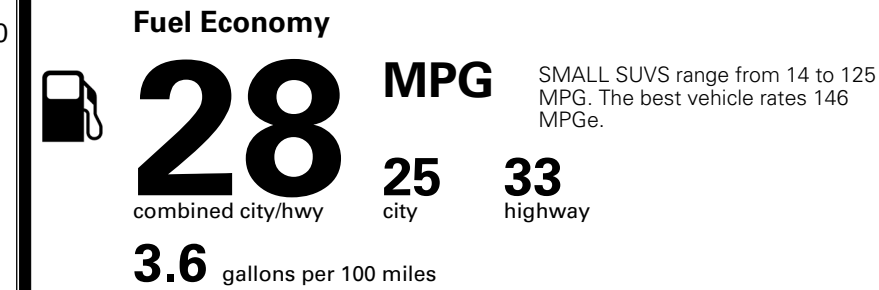

\$200.00

MSRP INCLUDING OPTIONS

\$ 28,990.00

INLAND FREIGHT AND HANDLING

\$ 1,495.00

TOTAL MANUFACTURER'S SUGGESTED RETAIL PRICE ►

\$ 30,485.00

*Additional terms and conditions apply.
 **Kia Connect may be currently unavailable for some Model Year 2022 and newer vehicles sold or purchased in Massachusetts; please see owners.kia.com for more information.
 NOTE: When you purchase this vehicle, Kia America, Inc. collects personal information you provide to the dealership. For information on our collection and use of personal information and your rights, please see our Privacy Policy on www.kia.com.

TOTAL ADDITIONAL WEIGHT: 6.6

EPA DOT Fuel Economy and Environment

Gasoline Vehicle

You spend \$250
 more in fuel costs over 5 years compared to the average new vehicle.

Annual fuel cost \$1,750

Actual results will vary for many reasons, including driving conditions and how you drive and maintain your vehicle. The average new vehicle gets 29 MPG and costs \$8,500 to fuel over 5 years. Cost estimates are based on 15,000 miles per year at \$ 3.30 per gallon. MPGe is miles per gasoline gallon equivalent. Vehicle emissions are a significant cause of climate change and smog.