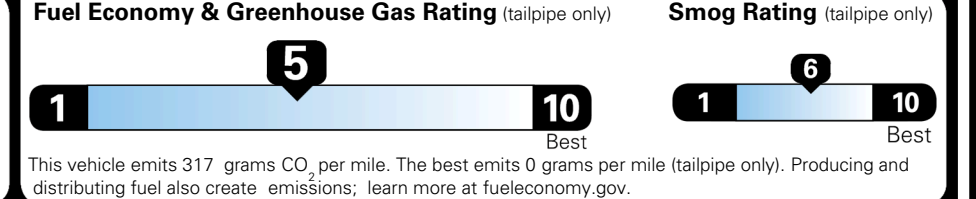

TOTAL ADDITIONAL WEIGHT: 10.9

EPA DOT Fuel Economy and Environment

Gasoline Vehicle

You spend \$250 more in fuel costs over 5 years compared to the average new vehicle.

Annual fuel cost \$1,750

Actual results will vary for many reasons, including driving conditions and how you drive and maintain your vehicle. The average new vehicle gets 29 MPG and costs \$8,500 to fuel over 5 years. Cost estimates are based on 15,000 miles per year at \$ 3.30 per gallon. MPGe is miles per gasoline gallon equivalent. Vehicle emissions are a significant cause of climate change and smog.