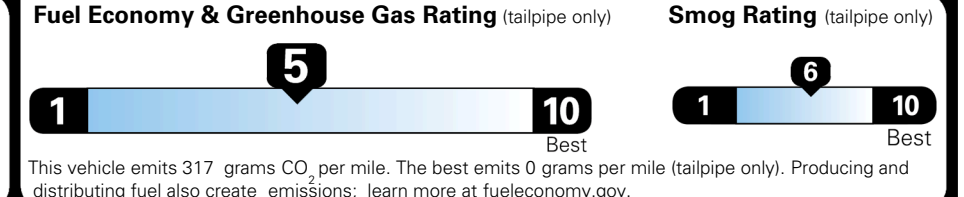

Gasoline Vehicle

You spend $250 more in fuel costs over 5 years compared to the average new vehicle.

Annual fuel cost $1,750

Actual results will vary for many reasons, including driving conditions and how you drive and maintain your vehicle. The average new vehicle gets 29 MPG and costs $8,500 to fuel over 5 years. Cost estimates are based on 15,000 miles per year at $ 3.30 per gallon. MPGe is miles per gasoline gallon equivalent. Vehicle emissions are a significant cause of climate change and smog.

fueleconomy.gov
Calculate personalized estimates and compare vehicles

Smartphone QR Code