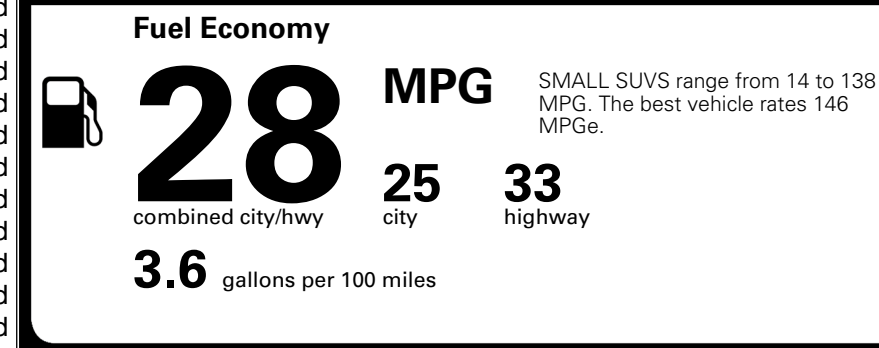

EPA DOT Fuel Economy and Environment