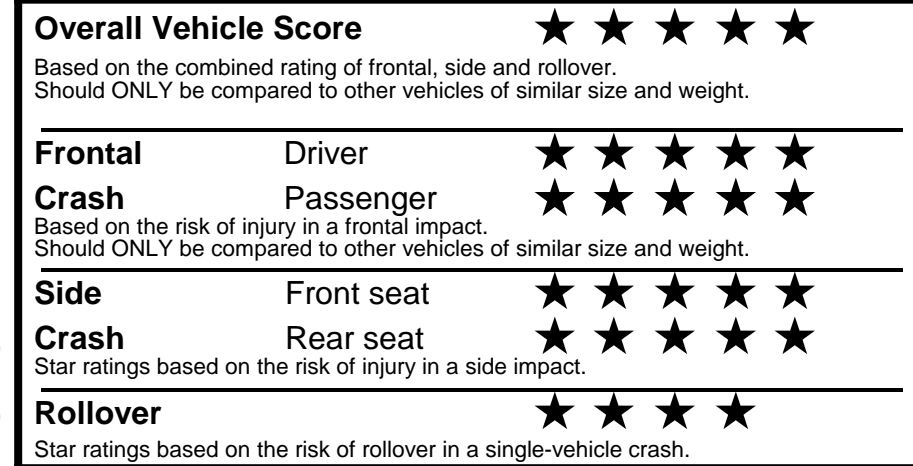

fueleconomy.gov
 Calculate personalized estimates and compare vehicles

Smartphone QR Code

GOVERNMENT 5-STAR SAFETY RATINGS

PARTS CONTENT INFORMATION

FOR VEHICLES IN THIS CAR LINE U.S./CANADIAN PARTS CONTENT: 55 %