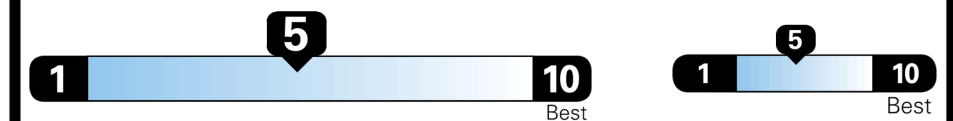

EPA DOT Fuel Economy and Environment

Gasoline Vehicle

Fuel Economy
23 MPG
combined city/hwy
20 city
26 highway
4.3 gallons per 100 miles

STANDARD SUVS range from 14 to 102 MPG. The best vehicle rates 142 MPGe.

You spend $1,250 more in fuel costs over 5 years compared to the average new vehicle.

Annual fuel cost $1,550

Fuel Economy & Greenhouse Gas Rating (tailpipe only) **Smog Rating** (tailpipe only)