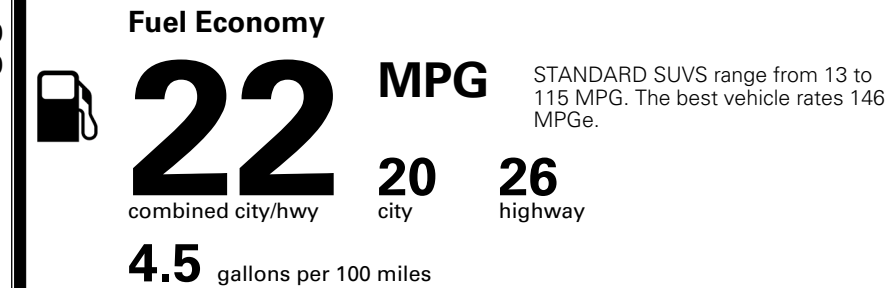

MANUFACTURER'S SUGGESTED RETAIL PRICE ▶

$ 39,190.00

ADDITIONAL INSTALLED EQUIPMENT:
(In addition to or in place of standard features)
Glacial White Pearl Paint $495.00
Carpeted Floor Mats $250.00

MSRP INCLUDING OPTIONS $ 39,935.00

INLAND FREIGHT AND HANDLING $ 1,545.00

TOTAL MANUFACTURER'S SUGGESTED RETAIL PRICE ▶ $ 41,480.00

TOTAL ADDITIONAL WEIGHT: 7.2

*Additional terms and conditions apply.
**Kia Connect may be currently unavailable for some Model Year 2022 and newer vehicles sold or purchased in Massachusetts; please see owners.kia.com for more information.
NOTE: When you purchase this vehicle, Kia America, Inc. collects personal information you provide to the dealership. For information on our collection and use of personal information and your rights, please see our Privacy Policy on www.kia.com.

EPA DOT Fuel Economy and Environment

Gasoline Vehicle

You spend $2,500 more in fuel costs over 5 years
compared to the average new vehicle.

Annual fuel cost $2,100