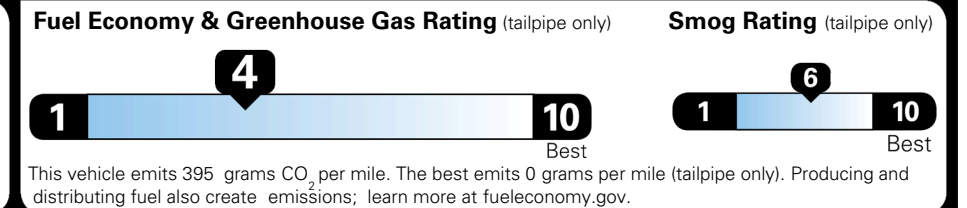

INLAND FREIGHT AND HANDLING \$ 1,545.00

TOTAL MANUFACTURER'S SUGGESTED RETAIL PRICE ▶ \$ 41,480.00

TOTAL ADDITIONAL WEIGHT: 7.2

*Additional terms and conditions apply.
 **Kia Connect may be currently unavailable for some Model Year 2022 and newer vehicles sold or purchased in Massachusetts; please see owners.kia.com for more information.
 NOTE: When you purchase this vehicle, Kia America, Inc. collects personal information you provide to the dealership. For information on our collection and use of personal information and your rights, please see our Privacy Policy on www.kia.com.

EPA DOT Fuel Economy and Environment

Gasoline Vehicle

You spend \$2,500 more in fuel costs over 5 years
 compared to the average new vehicle.

Annual fuel cost \$2,100

Actual results will vary for many reasons, including driving conditions and how you drive and maintain your vehicle. The average new vehicle gets 29 MPG and costs \$8,000 to fuel over 5 years. Cost estimates are based on 15,000 miles per year at \$ 3.10 per gallon. MPGe is miles per gasoline gallon equivalent. Vehicle emissions are a significant cause of climate change and smog.