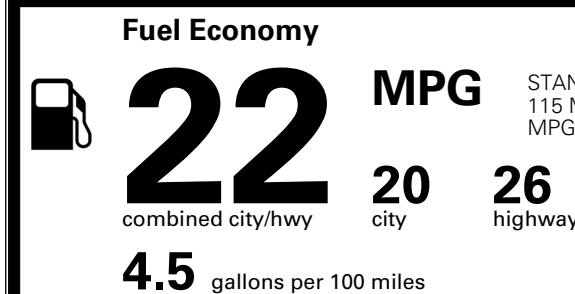

EPA DOT Fuel Economy and Environment

Gasoline Vehicle

You spend
$2,500
more in fuel costs
over 5 years
compared to the
average new vehicle.

Annual fuel cost
$2,100