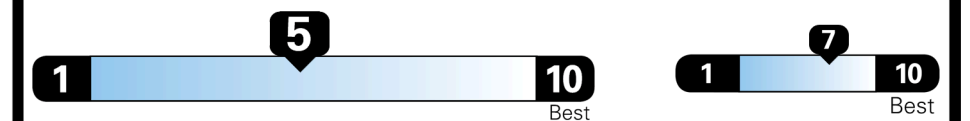

SMALL SUVs range from 14 to 118 MPG. The best vehicle rates 140 MPGe.

You spend \$2,000 more in fuel costs over 5 years compared to the average new vehicle.

Annual fuel cost \$2,350

Fuel Economy & Greenhouse Gas Rating (tailpipe only) **Smog Rating** (tailpipe only)