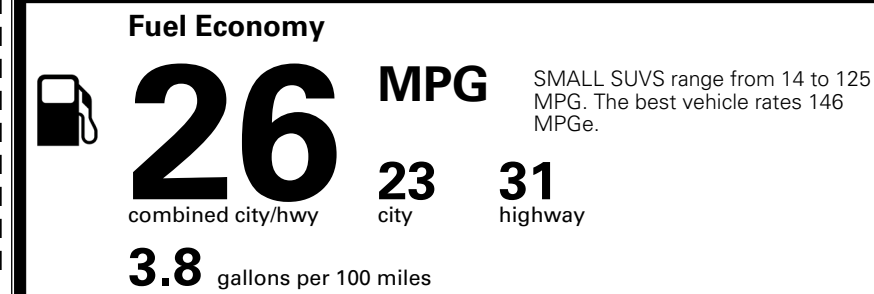

MANUFACTURER'S SUGGESTED RETAIL PRICE ▶

COMPARE S FWD FEATURES

Added to/in place of standard LX FWD features
- 18" Alloy Wheels
- Roof Rails
- Parking Distance Warning-Forward/Reverse
- SynTex Seating Material
- Power Adj. Driver's Seat w/ Power Lumbar
- Wireless Phone Charger
- Heated Front Seats
- Dual-Zone Automatic Climate Control

ADDITIONAL INSTALLED EQUIPMENT: (In addition to or in place of standard features)

Panoramic Sunroof Package
- Panoramic Sunroof w/ Power Sunshade
- LED Interior Lighting
Carpeted Floor Mats

$ 35,290.00

Included
Included
Included
Included
Included
Included
Included
Included

$1,300.00

$235.00

MSRP INCLUDING OPTIONS

$ 36,825.00

INLAND FREIGHT AND HANDLING

$ 1,495.00

TOTAL MANUFACTURER'S SUGGESTED RETAIL PRICE ▶

$ 38,320.00

*Additional terms and conditions apply.

**Kia Connect may be currently unavailable for some Model Year 2022 and newer vehicles sold or purchased in Massachusetts; please see owners.kia.com for more information.

NOTE: When you purchase this vehicle, Kia America, Inc. collects personal information you provide to the dealership. For information on our collection and use of personal information and your rights, please see our Privacy Policy on www.kia.com.

TOTAL ADDITIONAL WEIGHT: 6.6

EPA DOT Fuel Economy and Environment

Gasoline Vehicle

You spend $1,000 more in fuel costs over 5 years compared to the average new vehicle.

Annual fuel cost $1,900