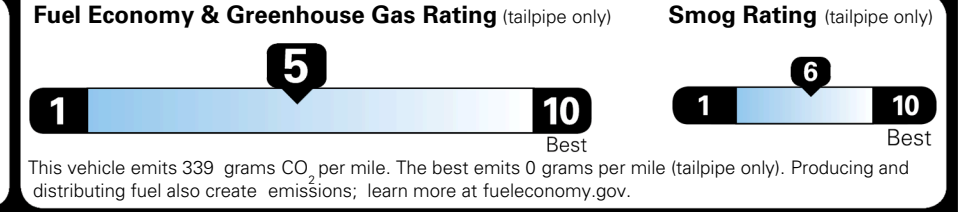

Actual results will vary for many reasons, including driving conditions and how you drive and maintain your vehicle. The average new vehicle gets 29 MPG and costs $8,500 to fuel over 5 years. Cost estimates are based on 15,000 miles per year at $ 3.30 per gallon. MPGe is miles per gasoline gallon equivalent. Vehicle emissions are a significant cause of climate change and smog.

fueleconomy.gov
Calculate personalized estimates and compare vehicles

Smartphone QR Code

GOVERNMENT 5-STAR SAFETY RATINGS

Overall Vehicle Score ★ ★ ★ ★ ★

Based on the combined rating of frontal, side and rollover. Should ONLY be compared to other vehicles of similar size and weight.

Frontal	Driver	★ ★ ★ ★
Crash	Passenger	★ ★ ★ ★
Based on the risk of injury in a frontal impact. Should ONLY be compared to other vehicles of similar size and weight.		
Side	Front seat	★ ★ ★ ★ ★
Crash	Rear seat	★ ★ ★ ★ ★
Star ratings based on the risk of injury in a side impact.		
Rollover		★ ★ ★ ★
Star ratings based on the risk of rollover in a single-vehicle crash.		

Star ratings range from 1 to 5 stars (★★★★★) with 5 being the highest.
Source: National Highway Traffic Safety Administration (NHTSA).
www.safercar.gov or 1-888-327-4236

Manufacturer's suggested retail price includes Manufacturer's recommended pre-delivery service. License and title fees, state and local taxes and other dealer installed options and accessories are not included in the manufacturer's suggested retail price.

PARTS CONTENT INFORMATION

FOR VEHICLES IN THIS CAR LINE U.S./CANADIAN PARTS CONTENT: 55 %

MAJOR SOURCES OF FOREIGN PARTS: KOREA: 30%

NOTE: PARTS CONTENT DOES NOT INCLUDE FINAL ASSEMBLY, DISTRIBUTION, OR OTHER NON-PARTS COSTS.

FOR THIS VEHICLE FINAL ASSEMBLY POINT: WEST POINT, GA, USA

COUNTRY OF ORIGIN ENGINE (MOTOR): USA

TRANSMISSION: USA

*Additional terms and conditions apply.
**Kia Connect may be currently unavailable for some Model Year 2022 and newer vehicles sold or purchased in Massachusetts; please see owners.kia.com for more information.
NOTE: When you purchase this vehicle, Kia America, Inc. collects personal information you provide to the dealership. For information on our collection and use of personal information and your rights, please see our Privacy Policy on www.kia.com.