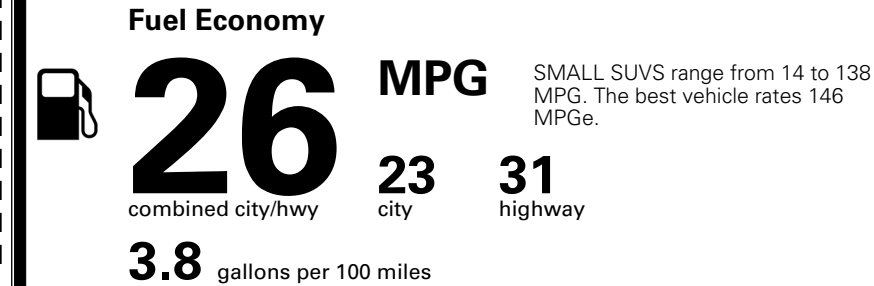

MSRP INCLUDING OPTIONS \$ 36,020.00

INLAND FREIGHT AND HANDLING \$ 1,495.00

TOTAL MANUFACTURER'S SUGGESTED RETAIL PRICE ▶ \$ 37,515.00

TOTAL ADDITIONAL WEIGHT: 6.6

EPA DOT Fuel Economy and Environment

Gasoline Vehicle