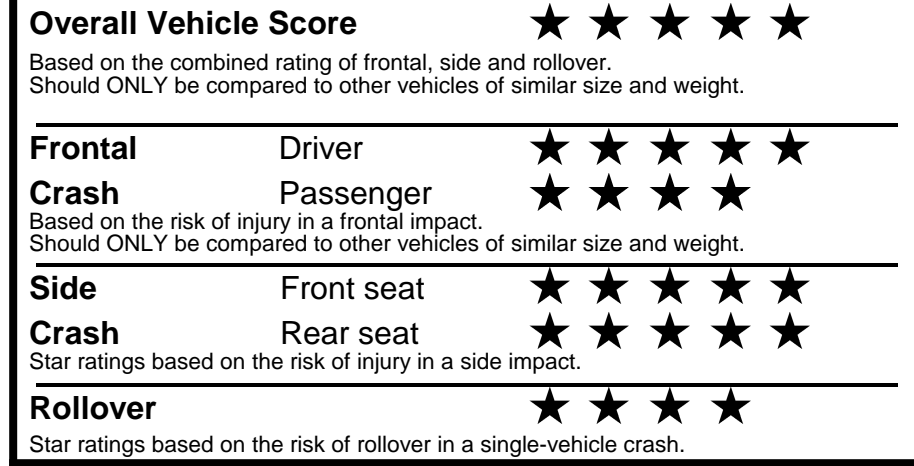

fueleconomy.gov
 Calculate personalized estimates and compare vehicles

GOVERNMENT 5-STAR SAFETY RATINGS

PARTS CONTENT INFORMATION

FOR VEHICLES IN THIS CAR LINE U.S./CANADIAN PARTS CONTENT: 0 %

MAJOR SOURCES OF FOREIGN PARTS: KOREA: 90%