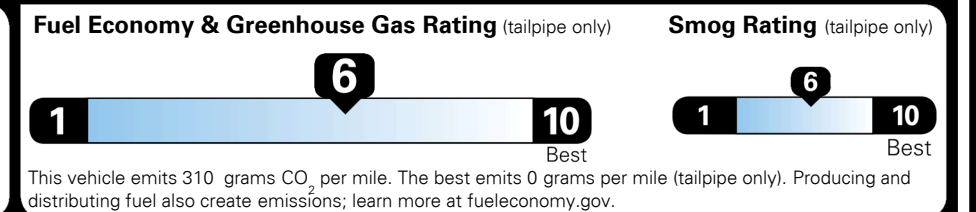

### EPA DOT Fuel Economy and Environment

Gasoline Vehicle

**You save \$500**  
 in fuel costs over 5 years compared to the average new vehicle.

**Annual fuel cost \$1,800**

Actual results will vary for many reasons, including driving conditions and how you drive and maintain your vehicle. The average new vehicle gets 28 MPG and costs \$9,500 to fuel over 5 years. Cost estimates are based on 15,000 miles per year at \$ 3.50 per gallon. MPGe is miles per gasoline gallon equivalent. Vehicle emissions are a significant cause of climate change and smog.