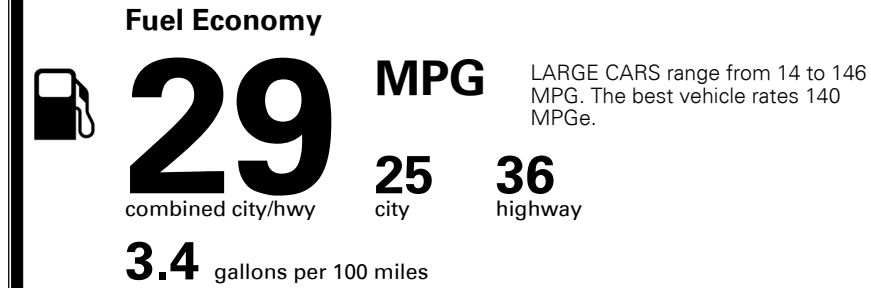

EPA DOT Fuel Economy and Environment

Gasoline Vehicle

You save $500
in fuel costs over 5 years compared to the average new vehicle.

Annual fuel cost $1,800