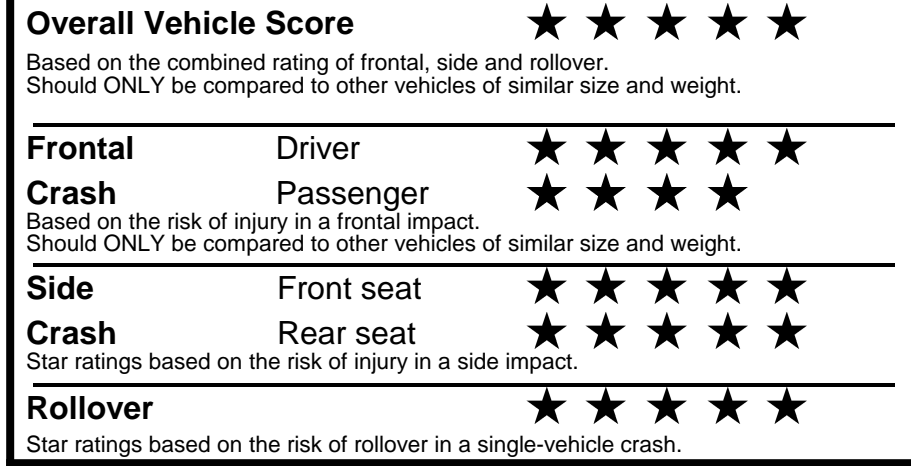

fueleconomy.gov
 Calculate personalized estimates and compare vehicles

GOVERNMENT 5-STAR SAFETY RATINGS

PARTS CONTENT INFORMATION

FOR VEHICLES IN THIS CAR LINE U.S./CANADIAN PARTS CONTENT: 0 %

MAJOR SOURCES OF FOREIGN PARTS: KOREA: 95%