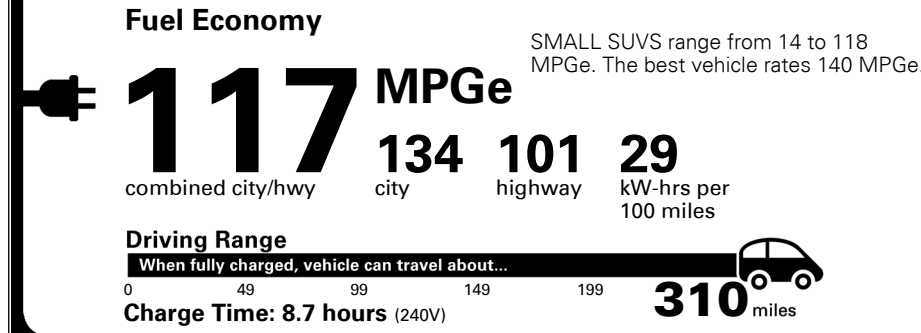

INLAND FREIGHT AND HANDLING

\$ 1,325.00

TOTAL MANUFACTURER'S SUGGESTED RETAIL PRICE ▶

\$ 50,750.00

*Additional terms and conditions apply.
 **Kia Connect may be currently unavailable for Model Year 2022 and newer vehicles sold or purchased in Massachusetts; please see owners.kia.com for updates on availability.
 NOTE: When you purchase this vehicle, Kia America, Inc. collects personal information you provide to the dealership. For information on our collection and use of personal information and your rights, please see our Privacy Policy on www.kia.com.

TOTAL ADDITIONAL WEIGHT: 8.6

EPA DOT Fuel Economy and Environment

Electric Vehicle

You save \$6,500
 in fuel costs over 5 years compared to the average new vehicle.

Annual fuel cost \$650

Actual results will vary for many reasons, including driving conditions and how you drive and maintain your vehicle. The average new vehicle gets 28 MPG and costs \$9,750 to fuel over 5 years. Cost estimates are based on 15,000 miles per year at \$0.15 per kW-hr. MPGe is miles per gasoline gallon equivalent. Vehicle emissions are a significant cause of global warming and smog.