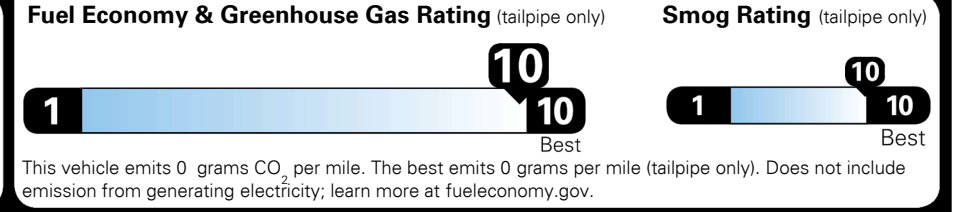

TOTAL ADDITIONAL WEIGHT: 8.6

EPA DOT Fuel Economy and Environment

Electric Vehicle

You save \$6,500
 in fuel costs over 5 years compared to the average new vehicle.

Annual fuel cost \$650

Actual results will vary for many reasons, including driving conditions and how you drive and maintain your vehicle. The average new vehicle gets 28 MPG and costs \$9,750 to fuel over 5 years. Cost estimates are based on 15,000 miles per year at \$0.15 per kW-hr. MPGe is miles per gasoline gallon equivalent. Vehicle emissions are a significant cause of global warming and smog.