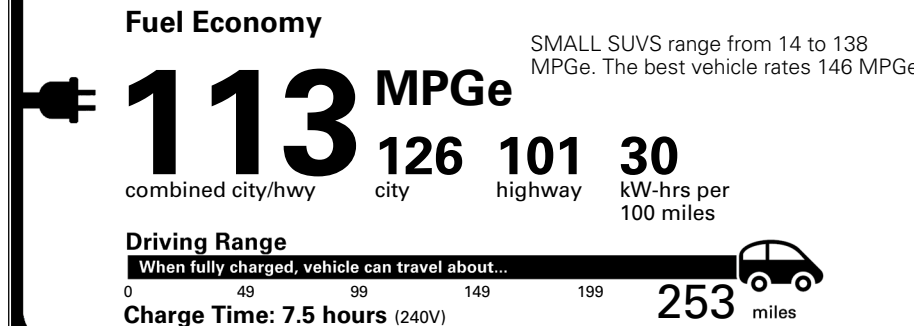

MSRP INCLUDING OPTIONS \$ 41,595.00

INLAND FREIGHT AND HANDLING \$ 1,495.00

TOTAL MANUFACTURER'S SUGGESTED RETAIL PRICE ▶ \$ 43,090.00

TOTAL ADDITIONAL WEIGHT: 15.2

*Additional terms and conditions apply.
 **Kia Connect may be currently unavailable for some Model Year 2022 and newer vehicles sold or purchased in Massachusetts; please see owners.kia.com for more information.
 NOTE: When you purchase this vehicle, Kia America, Inc. collects personal information you provide to the dealership. For information on our collection and use of personal information and your rights, please see our Privacy Policy on www.kia.com.

EPA DOT Fuel Economy and Environment

Electric Vehicle

You save \$4,750
 in fuel costs over 5 years compared to the average new vehicle.

Annual fuel cost \$750

Actual results will vary for many reasons, including driving conditions and how you drive and maintain your vehicle. The average new vehicle gets 29 MPG and costs \$8,500 to fuel over 5 years. Cost estimates are based on 15,000 miles per year at \$0.17 per kW-hr. MPGe is miles per gasoline gallon equivalent. Vehicle emissions are a significant cause of global warming and smog.