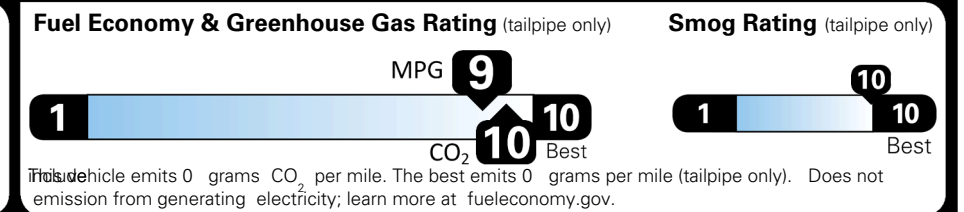

MSRP INCLUDING OPTIONS \$ 41,595.00

INLAND FREIGHT AND HANDLING \$ 1,495.00

TOTAL MANUFACTURER'S SUGGESTED RETAIL PRICE ▶ \$ 43,090.00

TOTAL ADDITIONAL WEIGHT: 15.2

*Additional terms and conditions apply.
 **Kia Connect may be currently unavailable for some Model Year 2022 and newer vehicles sold or purchased in Massachusetts; please see owners.kia.com for more information.
 NOTE: When you purchase this vehicle, Kia America, Inc. collects personal information you provide to the dealership. For information on our collection and use of personal information and your rights, please see our Privacy Policy on www.kia.com.

EPA DOT Fuel Economy and Environment

Electric Vehicle

You save \$4,750
 in fuel costs over 5 years compared to the average new vehicle.

Annual fuel cost \$750

Actual results will vary for many reasons, including driving conditions and how you drive and maintain your vehicle. The average new vehicle gets 29 MPG and costs \$8,500 to fuel over 5 years. Cost estimates are based on 15,000 miles per year at \$0.17 per kW-hr. MPGe is miles per gasoline gallon equivalent. Vehicle emissions are a significant cause of global warming and smog.