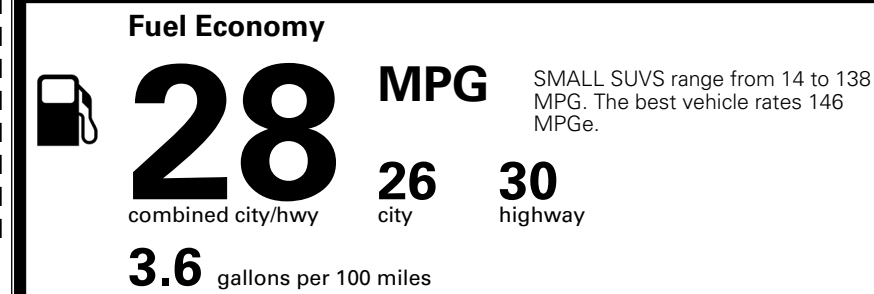

EXTERIOR

18" Alloy Wheels
LED Reflector Headlights w/ Auto-On/Off
LED Daytime Running Lights
Power Adj. Heated Outside Mirrors w/LED Turn Signals
Rear Privacy Glass and Rear Spoiler
Compact Spare Tire

WARRANTY

10 Year/100,000 Mile Limited Powertrain Warranty
5 Year/60,000 Mile Limited Basic Warranty
5 Year/60,000 Mile Roadside Assistance

MANUFACTURER'S SUGGESTED RETAIL PRICE ▶

$ 28,990.00

COMPARE X-LINE S AWD FEATURES

Added to/in place of standard S AWD features
- X-Line Exterior Styling
- LED Fog Lights
- LED Rear Combination Lights
- Roof Rails
- SynTex Seating Material
- Rear Center Armrest w/ Cupholders
- Dual Illuminated Vanity Mirrors

Included
Included
Included
Included
Included
Included
Included

ADDITIONAL INSTALLED EQUIPMENT: (In addition to or in place of standard features)

X-Line S Premium Package
- Panoramic Sunroof w/ Power Sunshade
- Smart Power Liftgate
- Dual-Zone Auto Climate Control w/ 5" Display
- Rear Air Vents
- Heated Steering Wheel
Cross Bars
Carpeted Floor Mats
First Aid Kit, Small

$2,000.00
$400.00
$200.00
$45.00

MSRP INCLUDING OPTIONS

$ 31,635.00

INLAND FREIGHT AND HANDLING

$ 1,495.00

TOTAL MANUFACTURER'S SUGGESTED RETAIL PRICE ▶

$ 33,130.00

EPA DOT Fuel Economy and Environment

Gasoline Vehicle