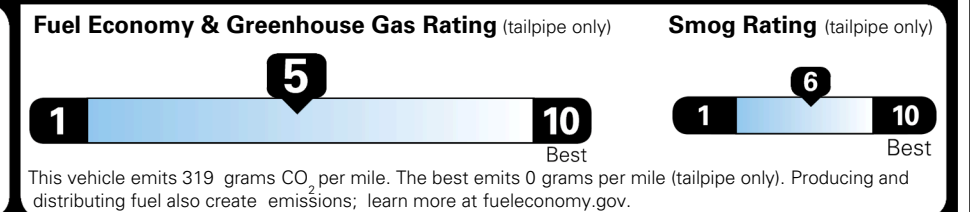

You spend $250 more in fuel costs over 5 years compared to the average new vehicle.

Annual fuel cost $1,650