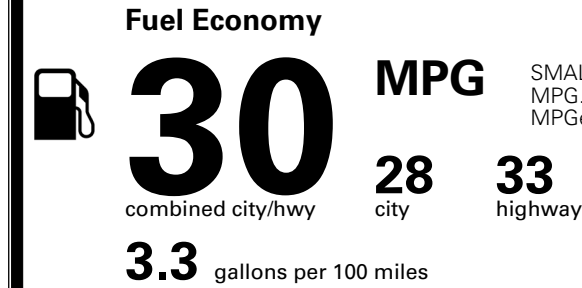

EPA DOT Fuel Economy and Environment

Gasoline Vehicle

SMALL SUVs range from 14 to 138 MPG. The best vehicle rates 146 MPGe.

You save $250
in fuel costs over 5 years compared to the average new vehicle.

Annual fuel cost
$1,550