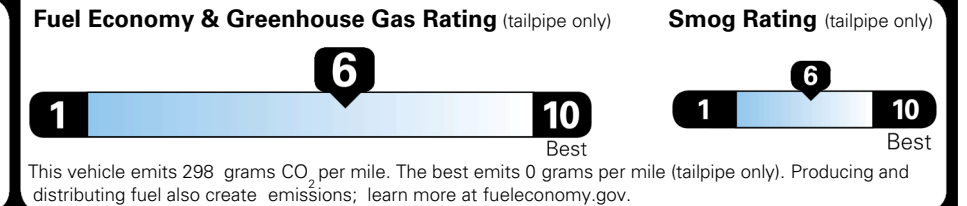

## EPA DOT Fuel Economy and Environment

Gasoline Vehicle

**You save \$250**  
 in fuel costs over 5 years compared to the average new vehicle.

Annual fuel cost  
**\$1,550**

Actual results will vary for many reasons, including driving conditions and how you drive and maintain your vehicle. The average new vehicle gets 29 MPG and costs \$8,000 to fuel over 5 years. Cost estimates are based on 15,000 miles per year at \$ 3.10 per gallon. MPGe is miles per gasoline gallon equivalent. Vehicle emissions are a significant cause of climate change and smog.