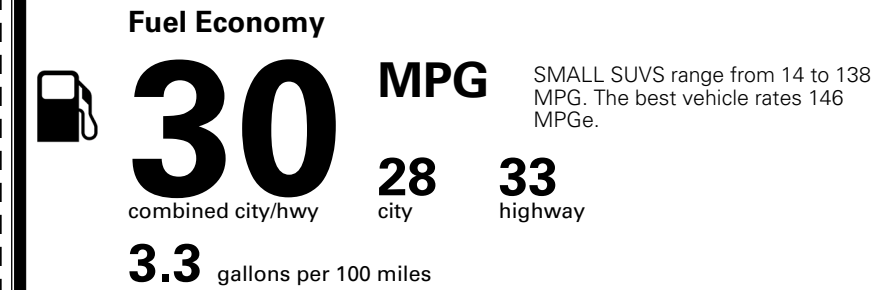

MANUFACTURER'S SUGGESTED RETAIL PRICE ▶

$ 26,390.00

COMPARE S FWD FEATURES

Added to/in place of standard LX FWD features

- 18" Alloy Wheels
- Heated Outside Mirrors
- Gloss Black Exterior Trim Accents
- Automatic Pop-Out Outside Door Handles
- Blind-Spot Collision-Avoidance Assist
- Rear Cross-Traffic Collision-Avoidance Assist
- Safe Exit Warning
- Power Driver's Seat w/ Power Lumbar
- Wireless Phone Charger

Included
Included
Included
Included
Included
Included
Included
Included
Included

ADDITIONAL INSTALLED EQUIPMENT:

(In addition to or in place of standard features)

- Frost Blue / Black Roof Paint
- Carpeted Floor Mats

$545.00
$200.00

MSRP INCLUDING OPTIONS

$ 27,135.00

INLAND FREIGHT AND HANDLING

$ 1,495.00

TOTAL MANUFACTURER'S SUGGESTED RETAIL PRICE ▶

$ 28,630.00

*Additional terms and conditions apply.

**Kia Connect may be currently unavailable for some Model Year 2022 and newer vehicles sold or purchased in Massachusetts; please see owners.kia.com for more information.

NOTE: When you purchase this vehicle, Kia America, Inc. collects personal information you provide to the dealership. For information on our collection and use of personal information and your rights, please see our Privacy Policy on www.kia.com.

TOTAL ADDITIONAL WEIGHT: 7.2

EPA DOT Fuel Economy and Environment

Gasoline Vehicle

You save $250
in fuel costs over 5 years compared to the average new vehicle.

Annual fuel cost
$1,550