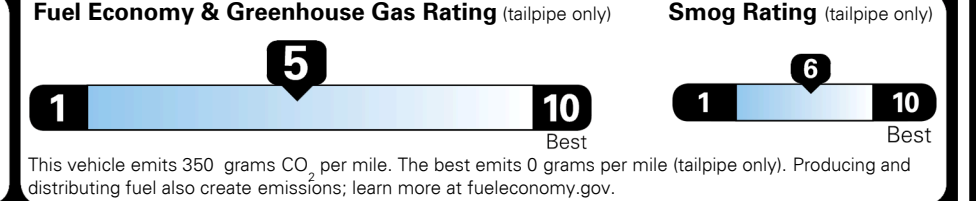

Actual results will vary for many reasons, including driving conditions and how you drive and maintain your vehicle. The average new vehicle gets 29 MPG and costs $8,500 to fuel over 5 years. Cost estimates are based on 15,000 miles per year at $ 3.30 per gallon. MPGe is miles per gasoline gallon equivalent. Vehicle emissions are a significant cause of climate change and smog.

fueleconomy.gov

Calculate personalized estimates and compare vehicles