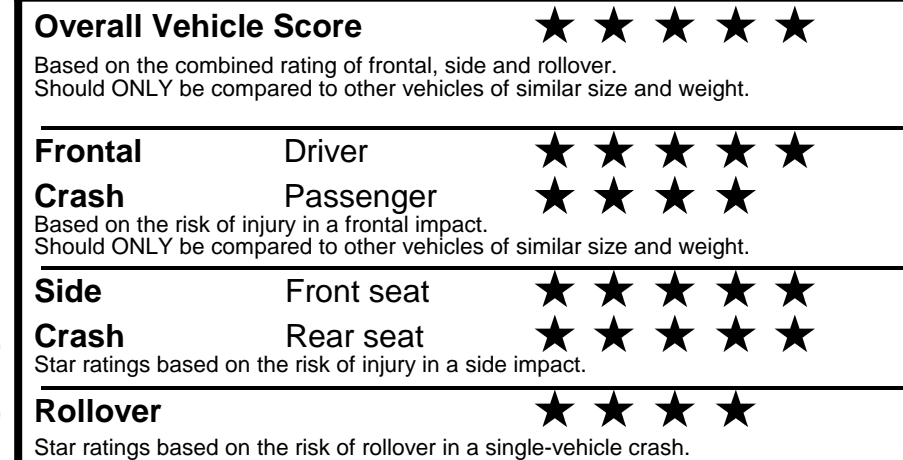

fueleconomy.gov

Calculate personalized estimates and compare vehicles

GOVERNMENT 5-STAR SAFETY RATINGS

Star ratings range from 1 to 5 stars (★★★★★) with 5 being the highest.
 Source: National Highway Traffic Safety Administration (NHTSA).
www.safercar.gov or 1-888-327-4236