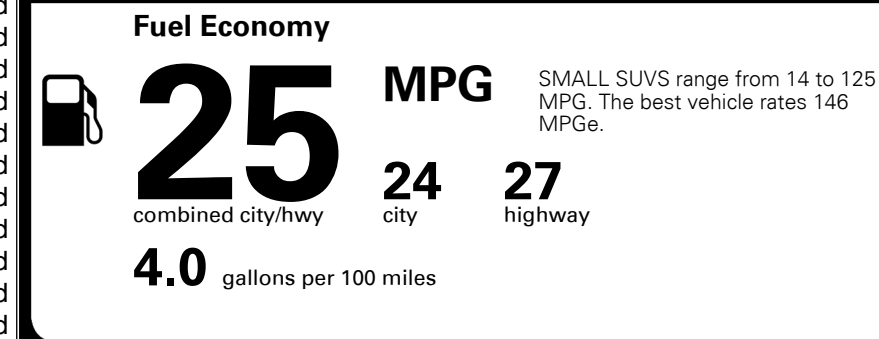

EPA DOT Fuel Economy and Environment

Gasoline Vehicle

You spend $1,500 more in fuel costs over 5 years compared to the average new vehicle.

Annual fuel cost $2,000