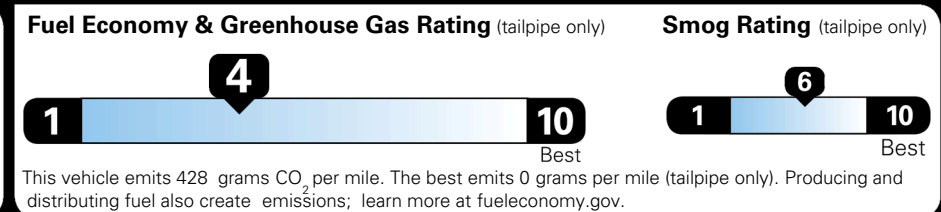

\$ 42,415.00

\$ 1,545.00

\$ 43,960.00

EPA DOT Fuel Economy and Environment

Gasoline Vehicle

You spend \$3,250 more in fuel costs over 5 years compared to the average new vehicle.

Annual fuel cost \$2,350

Actual results will vary for many reasons, including driving conditions and how you drive and maintain your vehicle. The average new vehicle gets 29 MPG and costs \$8,500 to fuel over 5 years. Cost estimates are based on 15,000 miles per year at \$ 3.30 per gallon. MPG is miles per gasoline gallon equivalent. Vehicle emissions are a significant cause of climate change and smog.