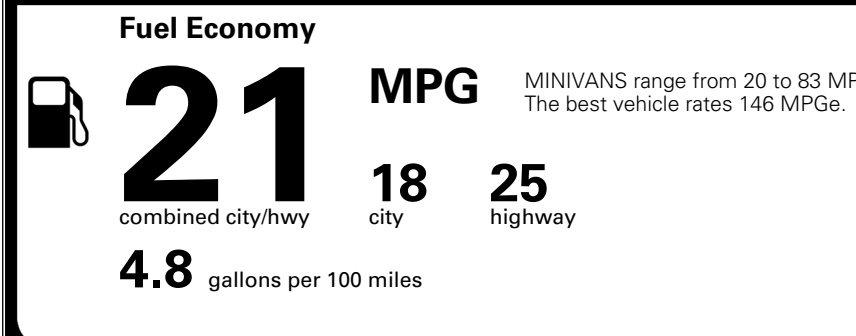

\$ 42,415.00

\$ 1,545.00

\$ 43,960.00

EPA DOT Fuel Economy and Environment

Gasoline Vehicle

You spend \$3,250 more in fuel costs over 5 years compared to the average new vehicle.

Annual fuel cost \$2,350

Actual results will vary for many reasons, including driving conditions and how you drive and maintain your vehicle. The average new vehicle gets 29 MPG and costs \$8,500 to fuel over 5 years. Cost estimates are based on 15,000 miles per year at \$ 3.30 per gallon. MPG is miles per gasoline gallon equivalent. Vehicle emissions are a significant cause of climate change and smog.