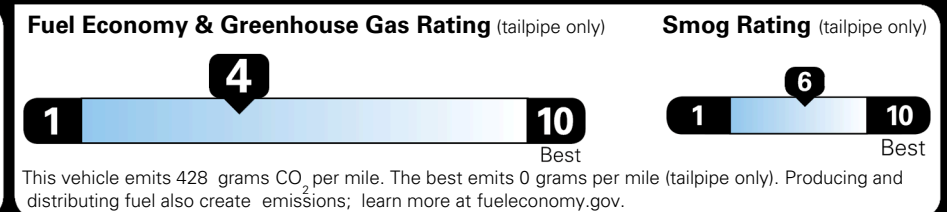

Actual results will vary for many reasons, including driving conditions and how you drive and maintain your vehicle. The average new vehicle gets 29 MPG and costs $8,500 to fuel over 5 years. Cost estimates are based on 15,000 miles per year at $ 3.30 per gallon. MPGe is miles per gasoline gallon equivalent. Vehicle emissions are a significant cause of climate change and smog.

fueleconomy.gov
Calculate personalized estimates and compare vehicles

Smartphone QR Code

GOVERNMENT 5-STAR SAFETY RATINGS

Overall Vehicle Score	Not Rated	
Based on the combined rating of frontal, side and rollover. Should ONLY be compared to other vehicles of similar size and weight.		
Frontal Crash	Driver	★★★★★
	Passenger	★★★★
Based on the risk of injury in a frontal impact. Should ONLY be compared to other vehicles of similar size and weight.		
Side Crash	Front seat	Not Rated
	Rear seat	Not Rated
Star ratings based on the risk of injury in a side impact.		
Rollover		★★★★
Star ratings based on the risk of rollover in a single-vehicle crash.		

PARTS CONTENT INFORMATION

FOR VEHICLES IN THIS CAR LINE U.S./CANADIAN PARTS CONTENT: 2 %

MAJOR SOURCES OF FOREIGN PARTS: KOREA: 95%

NOTE: PARTS CONTENT DOES NOT INCLUDE FINAL ASSEMBLY, DISTRIBUTION, OR OTHER NON-PARTS COSTS.

FOR THIS VEHICLE FINAL ASSEMBLY POINT: GWANGMYEONG, KOREA

COUNTRY OF ORIGIN ENGINE (MOTOR): KOREA

TRANSMISSION: KOREA

*Additional terms and conditions apply.
**Kia Connect may be currently unavailable for some Model Year 2022 and newer vehicles sold or purchased in Massachusetts; please see owners.kia.com for more information.
NOTE: When you purchase this vehicle, Kia America, Inc. collects personal information you provide to the dealership. For information on our collection and use of personal information and your rights, please see our Privacy Policy on www.kia.com.

Star ratings range from 1 to 5 stars (★★★★★) with 5 being the highest.
Source: National Highway Traffic Safety Administration (NHTSA).
www.safercar.gov or 1-888-327-4236
Manufacturer's suggested retail price includes Manufacturer's recommended pre-delivery service. License and title fees, state and local taxes and other dealer installed options and accessories are not included in the manufacturer's suggested retail price.