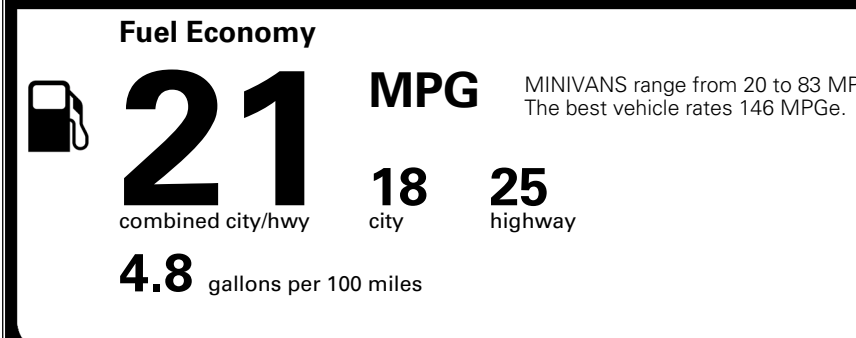

MSRP INCLUDING OPTIONS \$ 48,315.00
 INLAND FREIGHT AND HANDLING \$ 1,545.00

TOTAL MANUFACTURER'S SUGGESTED RETAIL PRICE ▶ \$ 49,860.00

TOTAL ADDITIONAL WEIGHT: 12.2

EPA DOT Fuel Economy and Environment

Gasoline Vehicle