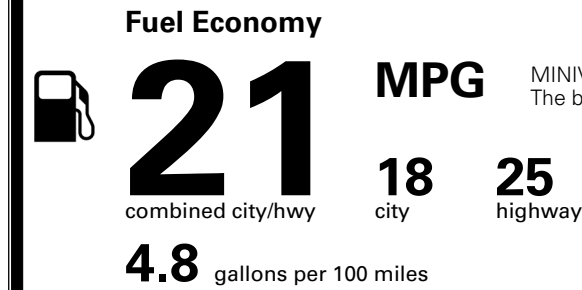

TOTAL MANUFACTURER'S SUGGESTED RETAIL PRICE ▶

\$ 53,860.00

TOTAL ADDITIONAL WEIGHT: 16.7

*Additional terms and conditions apply.
 **Kia Connect may be currently unavailable for some Model Year 2022 and newer vehicles sold or purchased in Massachusetts; please see owners.kia.com for more information.
 NOTE: When you purchase this vehicle, Kia America, Inc. collects personal information you provide to the dealership. For information on our collection and use of personal information and your rights, please see our Privacy Policy on www.kia.com.

EPA DOT Fuel Economy and Environment

Gasoline Vehicle

You spend \$3,250 more in fuel costs over 5 years compared to the average new vehicle.

Annual fuel cost \$2,350

Actual results will vary for many reasons, including driving conditions and how you drive and maintain your vehicle. The average new vehicle gets 29 MPG and costs \$8,500 to fuel over 5 years. Cost estimates are based on 15,000 miles per year at \$ 3.30 per gallon. MPGe is miles per gasoline gallon equivalent. Vehicle emissions are a significant cause of climate change and smog.