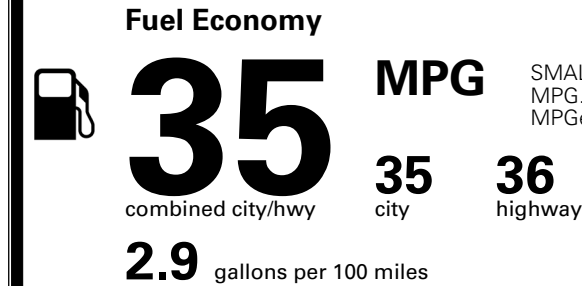

\$495.00
 \$1,000.00

\$200.00

MSRP INCLUDING OPTIONS

\$ 35,485.00

INLAND FREIGHT AND HANDLING

\$ 1,495.00

TOTAL MANUFACTURER'S SUGGESTED RETAIL PRICE ▶

\$ 36,980.00

TOTAL ADDITIONAL WEIGHT: 6.7

EPA DOT Fuel Economy and Environment

Gasoline Vehicle

SMALL SUVs range from 14 to 138 MPG. The best vehicle rates 146 MPGe.

You save \$1,500
 in fuel costs over 5 years compared to the average new vehicle.