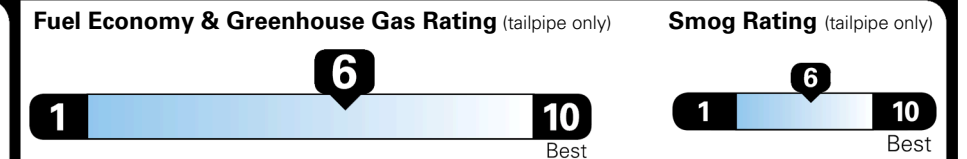

This vehicle emits 251 grams CO₂ per mile. The best emits 0 grams per mile (tailpipe only). Producing and distributing fuel also create emissions; learn more at fueleconomy.gov.

Actual results will vary for many reasons, including driving conditions and how you drive and maintain your vehicle. The average new vehicle gets 29 MPG and costs $8,500 to fuel over 5 years. Cost estimates are based on 15,000 miles per year at $ 3.30 per gallon. MPGe is miles per gasoline gallon equivalent. Vehicle emissions are a significant cause of climate change and smog.

fueleconomy.gov

Calculate personalized estimates and compare vehicles

GOVERNMENT 5-STAR SAFETY RATINGS

Overall Vehicle Score ★ ★ ★ ★ ★

Based on the combined rating of frontal, side and rollover. Should ONLY be compared to other vehicles of similar size and weight.

Frontal Driver ★ ★ ★ ★ ★
Crash Passenger ★ ★ ★ ★ ★

Based on the risk of injury in a frontal impact. Should ONLY be compared to other vehicles of similar size and weight.

Side Front seat ★ ★ ★ ★ ★
Crash Rear seat ★ ★ ★ ★ ★

Star ratings based on the risk of injury in a side impact.

Rollover ★ ★ ★ ★ ★

Star ratings based on the risk of rollover in a single-vehicle crash.

Star ratings range from 1 to 5 stars (★★★★★) with 5 being the highest.

Source: National Highway Traffic Safety Administration (NHTSA).

www.safercar.gov or 1-888-327-4236

Manufacturer's suggested retail price includes Manufacturer's recommended pre-delivery service. License and title fees, state and local taxes and other dealer installed options and accessories are not included in the manufacturer's suggested retail price.

PARTS CONTENT INFORMATION

FOR VEHICLES IN THIS CAR LINE U.S./CANADIAN PARTS CONTENT: 1 %

MAJOR SOURCES OF FOREIGN PARTS: KOREA: 90%

NOTE: PARTS CONTENT DOES NOT INCLUDE FINAL ASSEMBLY, DISTRIBUTION, OR OTHER NON-PARTS COSTS.

FOR THIS VEHICLE FINAL ASSEMBLY POINT: GWANGJU, KOREA

COUNTRY OF ORIGIN

ENGINE (MOTOR): KOREA

TRANSMISSION: KOREA